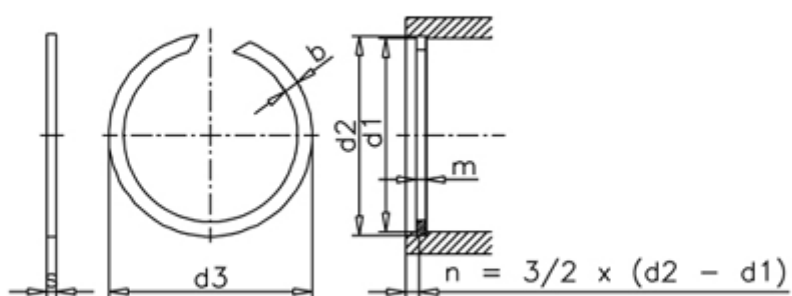

Article number: 0127054

Description: Circlip SB 37

Measures

b	= 2.30	s	= 1.5
d1	= 37	tol	= +0,16
d2	= 38.2	Weight kg/1000	= 2.53
d3	= 38.8		
Description	= SB 37		
FN kN	= 11.75		
FR kN	= 22.00		
m min	= 1.6		